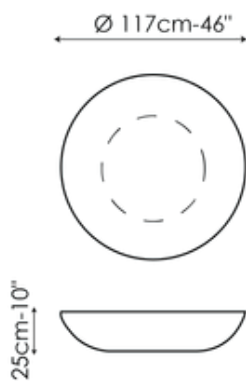

Data sheet

Planet

Width: 96cm
Depth: 96cm
Height: 33cm

Planet light

Width: 96cm
Depth: 96cm
Height: 33cm

Big planet

Width: 117cm
Depth: 117cm
Height: 25cm

Big planet light

Width: 117cm
Depth: 117cm
Height: 25cm

Finishes

Top - Planet, Big Planet

Glass

Extra-light acid-treated white

Glass

Extra-light acid treated black

Silk finish ceramic