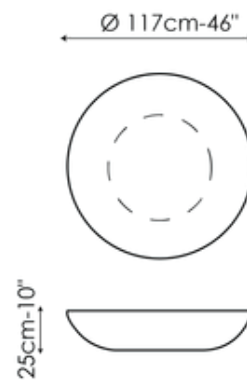

Data sheet

Planet

Width: 96cm
Depth: 96cm
Height: 33cm

Planet light

Width: 96cm
Depth: 96cm
Height: 33cm

Big planet

Width: 117cm
Depth: 117cm
Height: 25cm

Big planet light

Width: 117cm
Depth: 117cm
Height: 25cm

Finishes

Top - Planet, Big Planet

Glass

Extra-light acid-treated white

Glass

Extra-light acid treated black

Silk finish ceramic