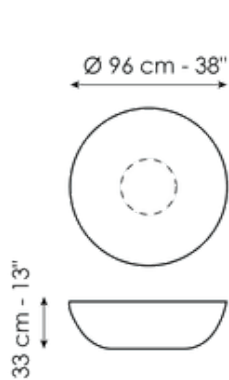

Data sheet

Planet

Width: 96cm
Depth: 96cm
Height: 33cm

Planet light

Width: 96cm
Depth: 96cm
Height: 33cm

Big planet

Width: 117cm
Depth: 117cm
Height: 25cm

Big planet light

Width: 117cm
Depth: 117cm
Height: 25cm

Finishes

Top - Planet, Big Planet

Glass

Extra-light acid-treated white

Glass

Extra-light acid treated black

Silk finish ceramic