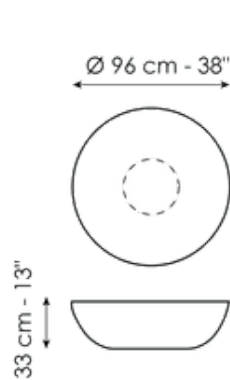

Data sheet

Planet

Width: 96cm
Depth: 96cm
Height: 33cm

Planet light

Width: 96cm
Depth: 96cm
Height: 33cm

Big planet

Width: 117cm
Depth: 117cm
Height: 25cm

Big planet light

Width: 117cm
Depth: 117cm
Height: 25cm

Finishes

Top - Planet, Big Planet

Glass

Extra-light acid-treated white

Glass

Extra-light acid treated black

Silk finish ceramic